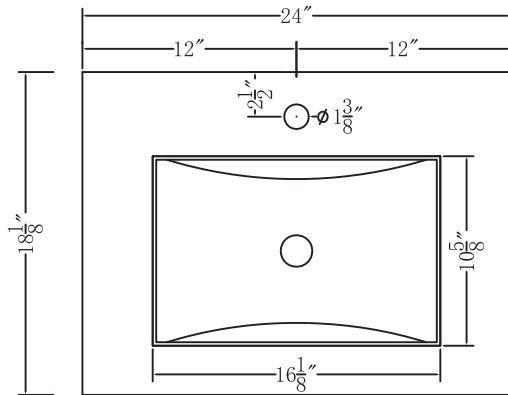

Front view

Side view

Top view

Back view

DWG. NO.

MODEL NO:  
VF-2001BL

SPEC NO:

QUANTITY: 1