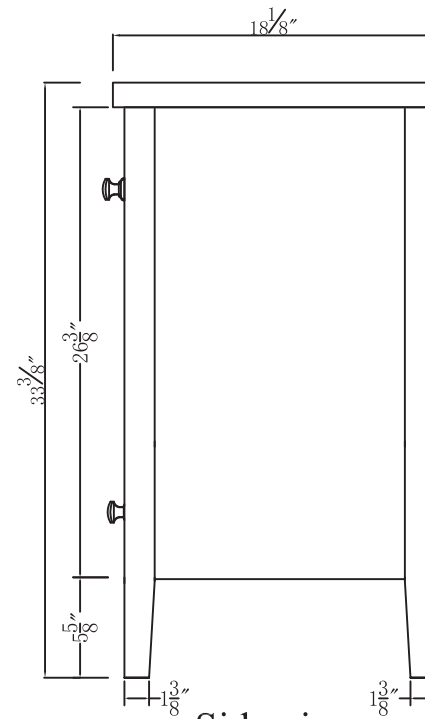

Front view

Side view

Top view

Back view

DWG. NO.

MODEL NO:  
VF-2001BL

SPEC NO:

QUANTITY: 1